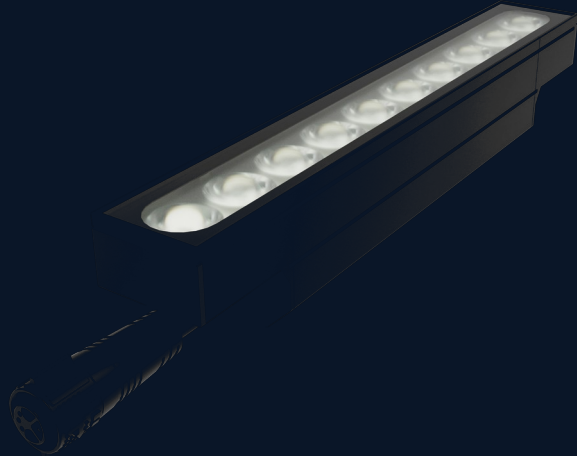

Jema

Architectural Linear Wall-Wash · Graze

Wet location rated, high performance RGBW & monochromatic architectural linear wall-wash with an 8° native beam angle.

S P E C I F I C A T I O N S

Built for the perimeter.