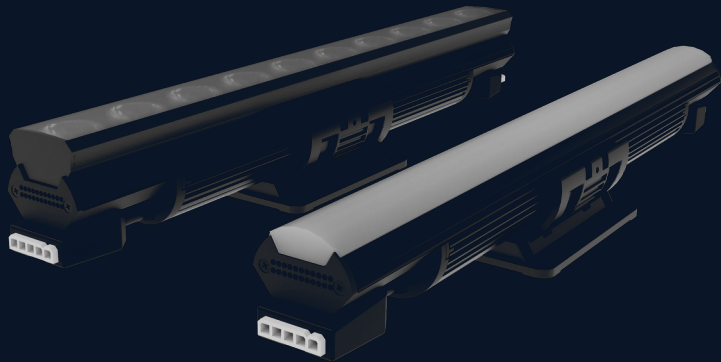

Sense

Shift

Token

Rosi

Architectural Cove + Graze · Dual Housing

DMX-RDM based damp location rated, high performance architectural linear cove & graze system in a dual-housing format.

S P E C I F I C A T I O N S