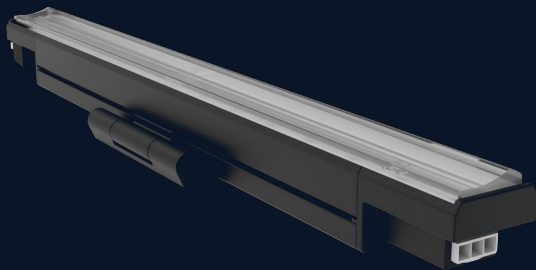

Full colour and white
system combinations

Adjustable

Yoke Mount

Adjustable mounting for
fixture-to-fixture patterns

A V A I L A B L E W I T H

Coda

Forte

Token

Tiaa

Architectural Linear Cove · Interior

Damp location rated, high performance architectural linear cove system designed for interior architectural detail and accent work.

SPECIFICATIONS

Light the detail.