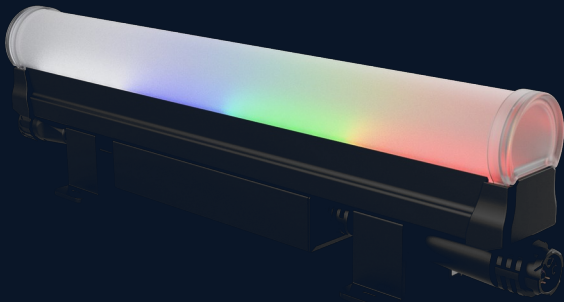

Sense

Shift

Token

Meri

Architectural Media Tube · Direct View

Wet location rated, high resolution & high performance architectural media tube available in RGBW and Dynamic White solutions.

SPECIFICATIONS

Light you look at.