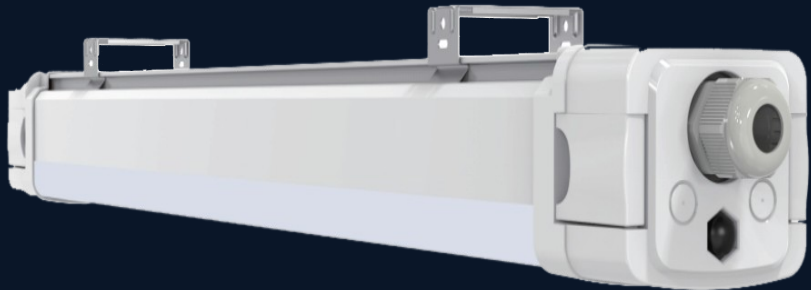

AS-BL

Sense Connected Baton · Tri-Proof

IP66 wet-location rated tri-proof baton for warehouses, basements, tunnels, and industrial environments. Three lengths (2/4/5 ft), 20-50 W, native 120° beam.

S P E C I F I C A T I O N S