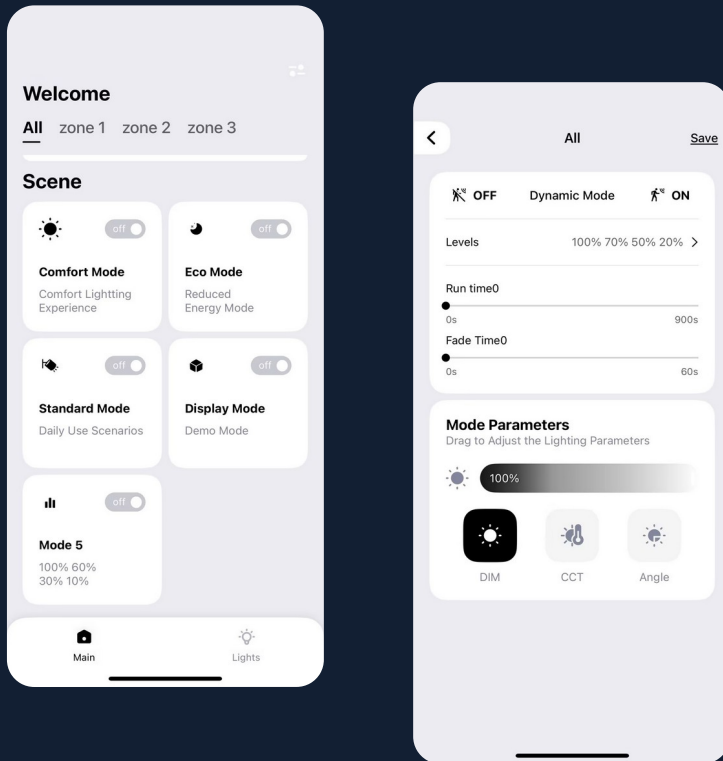

Control

Sense Control Platform · 5 Bluetooth Accessories

A gateway, two fixture-control modules, an asset beacon, and a low-power room display — all on the same Sense mesh. Extends the platform beyond the luminaire.

AS-AO-01

Analog Dimmer

iBeacon tag, 60 m detection range.
Every fixture a tracking anchor.

AS-BCN-05

Beacon · Asset Tracking

iBeacon tag, 260 m detection range.
Every fixture a tracking anchor.

AVAILABLE WITH

Sense™

One app. Whole building.

Commission a Sense network from your phone.

01

Auto Commission

Discovers fixtures automatically and assigns them to zones.

02

Built-In Scenes